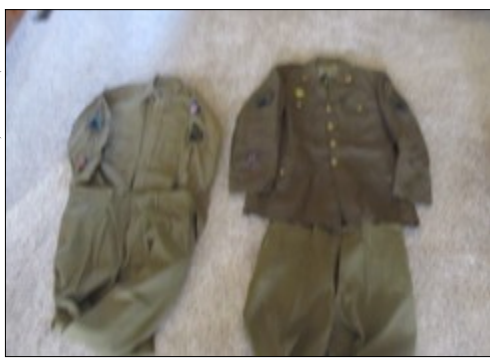

Annual Antique & Collectible Auction

Sunday Jan. 15th, 2012

**Auction held at Exhibition Hall
Tuxedo Park Crete NE**

Auction Time 9:30A.M.

**Toys, Guns, Coins &
Beer Signs will be
offered at 12:30 P.M.**

Furniture

Coke Machine (Bottles or Cans)
Eastlake 4 Drawer Dresser
4 Drawer Highboy Dresser
2 Pine Café High Back Benches
Oak Press Back Rocker
Pine Table
Lamp Tables
Benches
4 Duncan Phyfe Padded Chairs
Shadow Box Mirror
Commodore
Wood China Cabinet 2 Pc.
Comb. Wardrobe/Dresser Cabinet
Wardrobe Cabinet
Solid Oak Comb. Display/Bookcase
Cabinet
Flat Top Steamer Trunk
Stickley Footstool w/Drawers
Timex Showcase, Tall
Wains Coating Blanket Chest
Primitive Possum Belly Cabinet
Kitchen Cabinet
6 Metal Chairs
Rocking Chairs
Drop Front Desk
Parlor Table
Buffet w/Mirror
White Wicker Desk w/Chair
Chain Lamp w/Tiffany Type Shade

Military Items

Military Radio Receiver & Transmitter
WW I Graphics Pillow Covers
Wool Army Bunk Bed Cover
Air Force Uniforms
Scarves
Duffle Bag
Hats
Gloves
Mechanics Apron
Postcards from 1945
Disabled American Veterans Aux. Pin
Field Manuals
Pilots Power Plant Manuals

Money & Coins

Silver Dollars 1921-1976
Half Dollars 1971-1976
Quarters 1944-1953
US Notes $2 1953-1963 5$ 1928B-1963
Silver Certificates $1 1935D-E-F 1957
A-B $5 1934 A-D 1953 A

Miscellaneous

10 Iron Figurines
Commemorative Crocks From NE Towns
Blue Jars
Enamelware
Jack Planes
10 Mantle Clocks, Sessions, Ingraham,
Ansonia, Welch, German Maker
Picture & Bowl Set
Vase
Carnival Glass
Salt & Pepper Shakers
Pink & Green Depression Glass
Crock Bowls
Crocks
Chevy Chase Dairy Milk Bottle
Aug. Segelke Estate, Crete NE Bottle
Airline Portable Record Player
Wood Ash Tray Stand/Lid
Crazy Quilt Design Patchwork Blanket
Patchwork Comforter /Blankets
Embroidered Bed Spread
Tied Bed Spread
Beaver Pelt Ladies Coat
Fox Fur Ladies Cape Stole
Oval Glass Reverse Painting " Palace of
Versalles"
12" McCoy Vase
Chalk Fruit Wall Hanging
Tobacco Tins
Sad Iron w/Handle
Bread Box Tin
Horse Collars, Hames, Single Trees
Mahogany Hall Clock
Weight Clock
Mantel Clock
Coffee Grinder
Mirror w/Gold Frame
Last Supper Picture
Gulhransen Radio on Legs
Hen On Nest
Bird On Nest
Turkey On Nest
Ball Point Pens
Air Mail Envelopes
Keen Kutter Ax Head
Keen Kutter Tools
Keen Kutter Pocket Knife
Lid For Childs Cast Iron Cook Stove
Silver Letter Openers
Adv. Pencils/Pens
Collection of Keys, Pocket Screwdrivers,
Key Rings
Wilber & Friend Adv. Items
2 Man Saw
Wood Pump
Hog Oiler
Plisek Skelly Service Key Chain
Conoco Key Chain
Coke Bottle Openers
Cast Iron Dog
Brass Horse Clock
Camels Sign
Wire Milk Crate
Kerosene Lamp
Butter Molds
Butter Churns
Metal Butter Churn
Misc