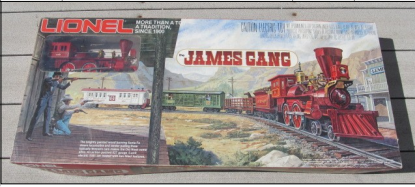

Toy Auction

Sunday Feb. 5th 2012 10:00 A.M.

Auction Held At The Community Building DeWitt NE

Lunch on Grounds

Auctioneers Comment: This is a collection of toys of more than 50 years. Most of the JD items were bought from Heist Implement of DeWitt NE. Plan to attend. Most of the toys have been boxed up for 10 years so we were not able to get many pictures.

JD Tractors 1/64
1892, 1914, 1923, 1939, 1952, 1958, 1960, 1973, 1979, 1983, 1984
JD 1/64 4WD Tractor (2)
JD 1/64 Farm Set 1 Tractor
JD 1/64 Farm Set 2 Tractors
JD 1/64 Dozer
JD 1/64 Backhoe
JD 1/64 Tractor 5516
JD 1/64 Tractor/Loader 587
JD 1/64 Grinder 5554
JD 1/64 Tractor 5517
JD 1/64 4WD 8850
JD 1/64 Tractor
JD 1/64 Set of 4 Tractors
Waterloo Boy Model RGM In Box
JD 1/64 Tractor 1619
JD 1/64 Set of 4 Tractors On Card
Waterloo Boy Models "M" "G"
(G Pon G) "R"
JD 1/64 Equipment Hauling Set
JD Microsize Farm Vehicle Set
JD 1/16 Tractor 40th Anniversary A557
JD 1/16 Tractor/Loader 503
JD 1/16 Tractor 1934 A on Rubber
JD 1/16 Tractor 49-54 R on Rubber
JD 1/16 Tractor 1937 G on Steel
JD 1/16 Tractor 1915 R Waterloo Boy
JD 1/16 Tractor Compact Utility
JD 1/16 Tractor Utility
JD 1/16 Tractor 1934 A on Steel
JD 1/16 Tractor M on Rubber
JD 1/16 Forage Harvester
JD 1/16 Chuckwagon
JD 1/16 Lawn Tractor/Dumpcart
JD 1/16 Tractor 5020
JD 1/16 Tractor/Sun Shield
JD 1/16 Tractor 700 3 Point Hitch (2)
JD 1/16 Tractor Utility w/Scoop
JD 1/16 Tractor W/Corn Picker
JD 1/16 Tractor w/Removable Gear
JD 1/16 Tractor Lawn
JD 1/16 Tractor 50 Series
JD 1/16 Tractor 37A w/Loader
JD 1/16 Tractor D
JD 1/16 Tractor w/ 3 PT. Plow
JD 1/16 Lawn Tractor 140 w/Cart
JD 1/16 Lawn Tractor Set 6 Pc.
JD 1/16 Belted Elevator
JD 1/43 Utility Tractor
JD 1/43 Tractor on Rubber
JD 1/43 Tractor on Steel
JD 1/43 Tractor Model A
JD 1/43 Tractor 630 LP 1958
4WD 1/64 Pickup w/Livestock Trailer
JD 1/64 150th Anniversary Plaque
JD 1935 Model BR
JD 1915 Collectors Edition Waterloo Boy
JD Model E Engine
JD 1/80 Cotton Picker
JD Small Combine
JD Sickel Mower
JD 4 Row Planter
JD Yellow Lid Drill
JD 9 IN. Tandom Disk
JD Elevator
JD Manure Spreader
JD Square Baler
JD 4 Bottom Plow Pull Type
JD Windrower Pull Type
JD Combine 6600 Self Propelled
JD Pull Type Combine w/Auger
JD Lawn & Garden Tractor w/Trailer
JD Gas Pump
JD 4425 Combine
Ford 1/16 901 Select-o-Speed
Case La Dingman
Ford 1/64 846 Collectors Edition
Nashville 1989
Ford 1/16 Compact Tractor w/Plow 1920
Case LA Underside LAD
1988 Hardware Hank Limited Edition
1 of 1500
Hesston 1/64 Tractor 11-80 Turbo
MF 1/64 2775
MF 1/64 1155
Ford Tractor 9700
Case Tractor Agri King
AC 1/64 Tractor 7045
White Field Boss Tractor 2-155
White Field Boss Tractor 1st Edition 2-180
2 Small Steam Engines
2 Small Threshing Machines
Porsche 9115C
1936 Mercedes 540K
VW 1303 Cabriolet
1930 Bugattic T50
Renegade Jeep Yellow
1934 Ford V8 Service Depannage
Case Steam Engine
Case Water Wagon
Case Threshing Machine